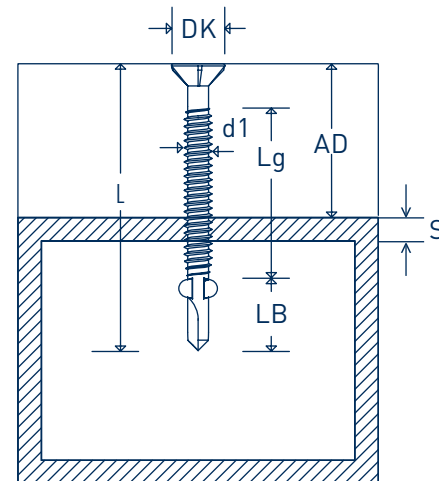

www.sihga.com

S-BohrFix® SBF

SICHERHEIT IM HOLZBAU GARANTIERT AUSSERGEWÖHNLICHES

MA Nr. 38841/25/1

S-BohrFix® SBF

SIHGAFIX®

TX

S-BohrFix® SBF

d1	L	TX	DK	LB	Lg	AD	S
[mm]	[mm]		[mm]	[mm]	[mm]	[mm]	[mm]
4,8	38	25	9,5	13,0	22	20	2,5
5,5	45	30	11,0	15,0	26	25	4,0
5,5	50	30	11,0	15,0	32	30	4,0
6,3	60	30	12,0	16,0	31	35	5,0
6,3	70	30	12,0	16,0	41	45	5,0
6,3	85	30	12,0	16,0	46	60	5,0
6,3	110	30	12,0	16,0	46	85	5,0