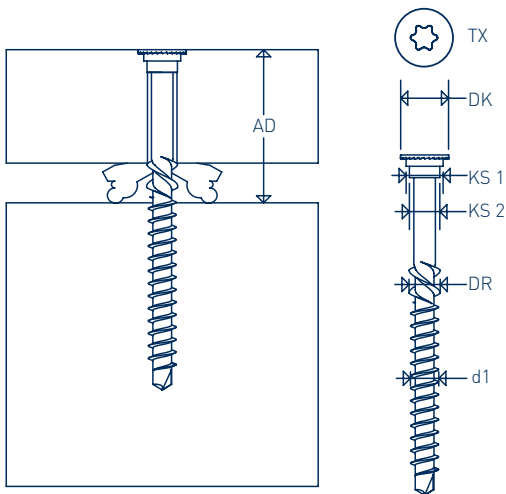

FugiFix® FF

TeFix®					
d1	TX	DK	KS 1	KS 2	DR
5,0	20	8,5	6,5	5,4	5,4

montagepack		TeFix®	AD
VE	d1 x L	[mm]	
200	5,0 x 45	18	
200	5,0 x 50	24	
200	5,0 x 60	27	
200	5,0 x 70	30	
200	5,0 x 80	34	
200	5,0 x 90	37	
200	5,0 x 100	40	